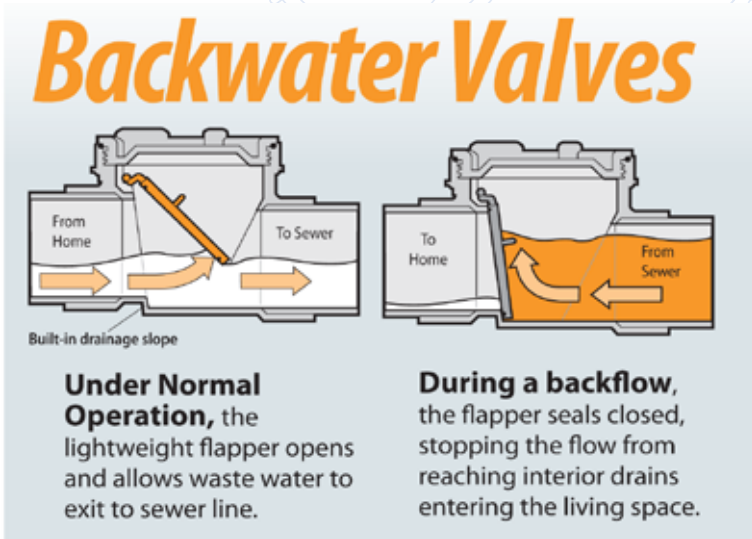

Product Revision

ABS-DWV

Backwater Valves

IPEX HomeRite Products will begin shipping a new design of backwater valve. This will be a running change so store inventories should be available for sell-through.

Product Benefits:

The new design provides for better flapper retention with easier flapper placement and removal during installation and service.

Product Code	Replaces Product Code	UPC	I2of5	Size	Product Description	Carton Qty
017009	017491	622454453043	10622454453040	1-1/2"	ABS-DWV Backwater Valve 1-1/2" HxH	15
017010	017492	622454453050	10622454453057	2"	ABS-DWV Backwater Valve 2" HxH	15
017011	017495	622454453067	10622454453064	3"	ABS-DWV Backwater Valve 3" HxH	10
017012	017494	622454453074	10622454453071	4"	ABS-DWV Backwater Valve 4" HxH	4
017014	017493	622454453098	NA	3"	ABS-DWV Backwater Valve w/sleeve 3" HxH	1
017013	017496	622454453081	NA	4"	ABS-DWV Backwater Valve w/sleeve 4" HxH	1