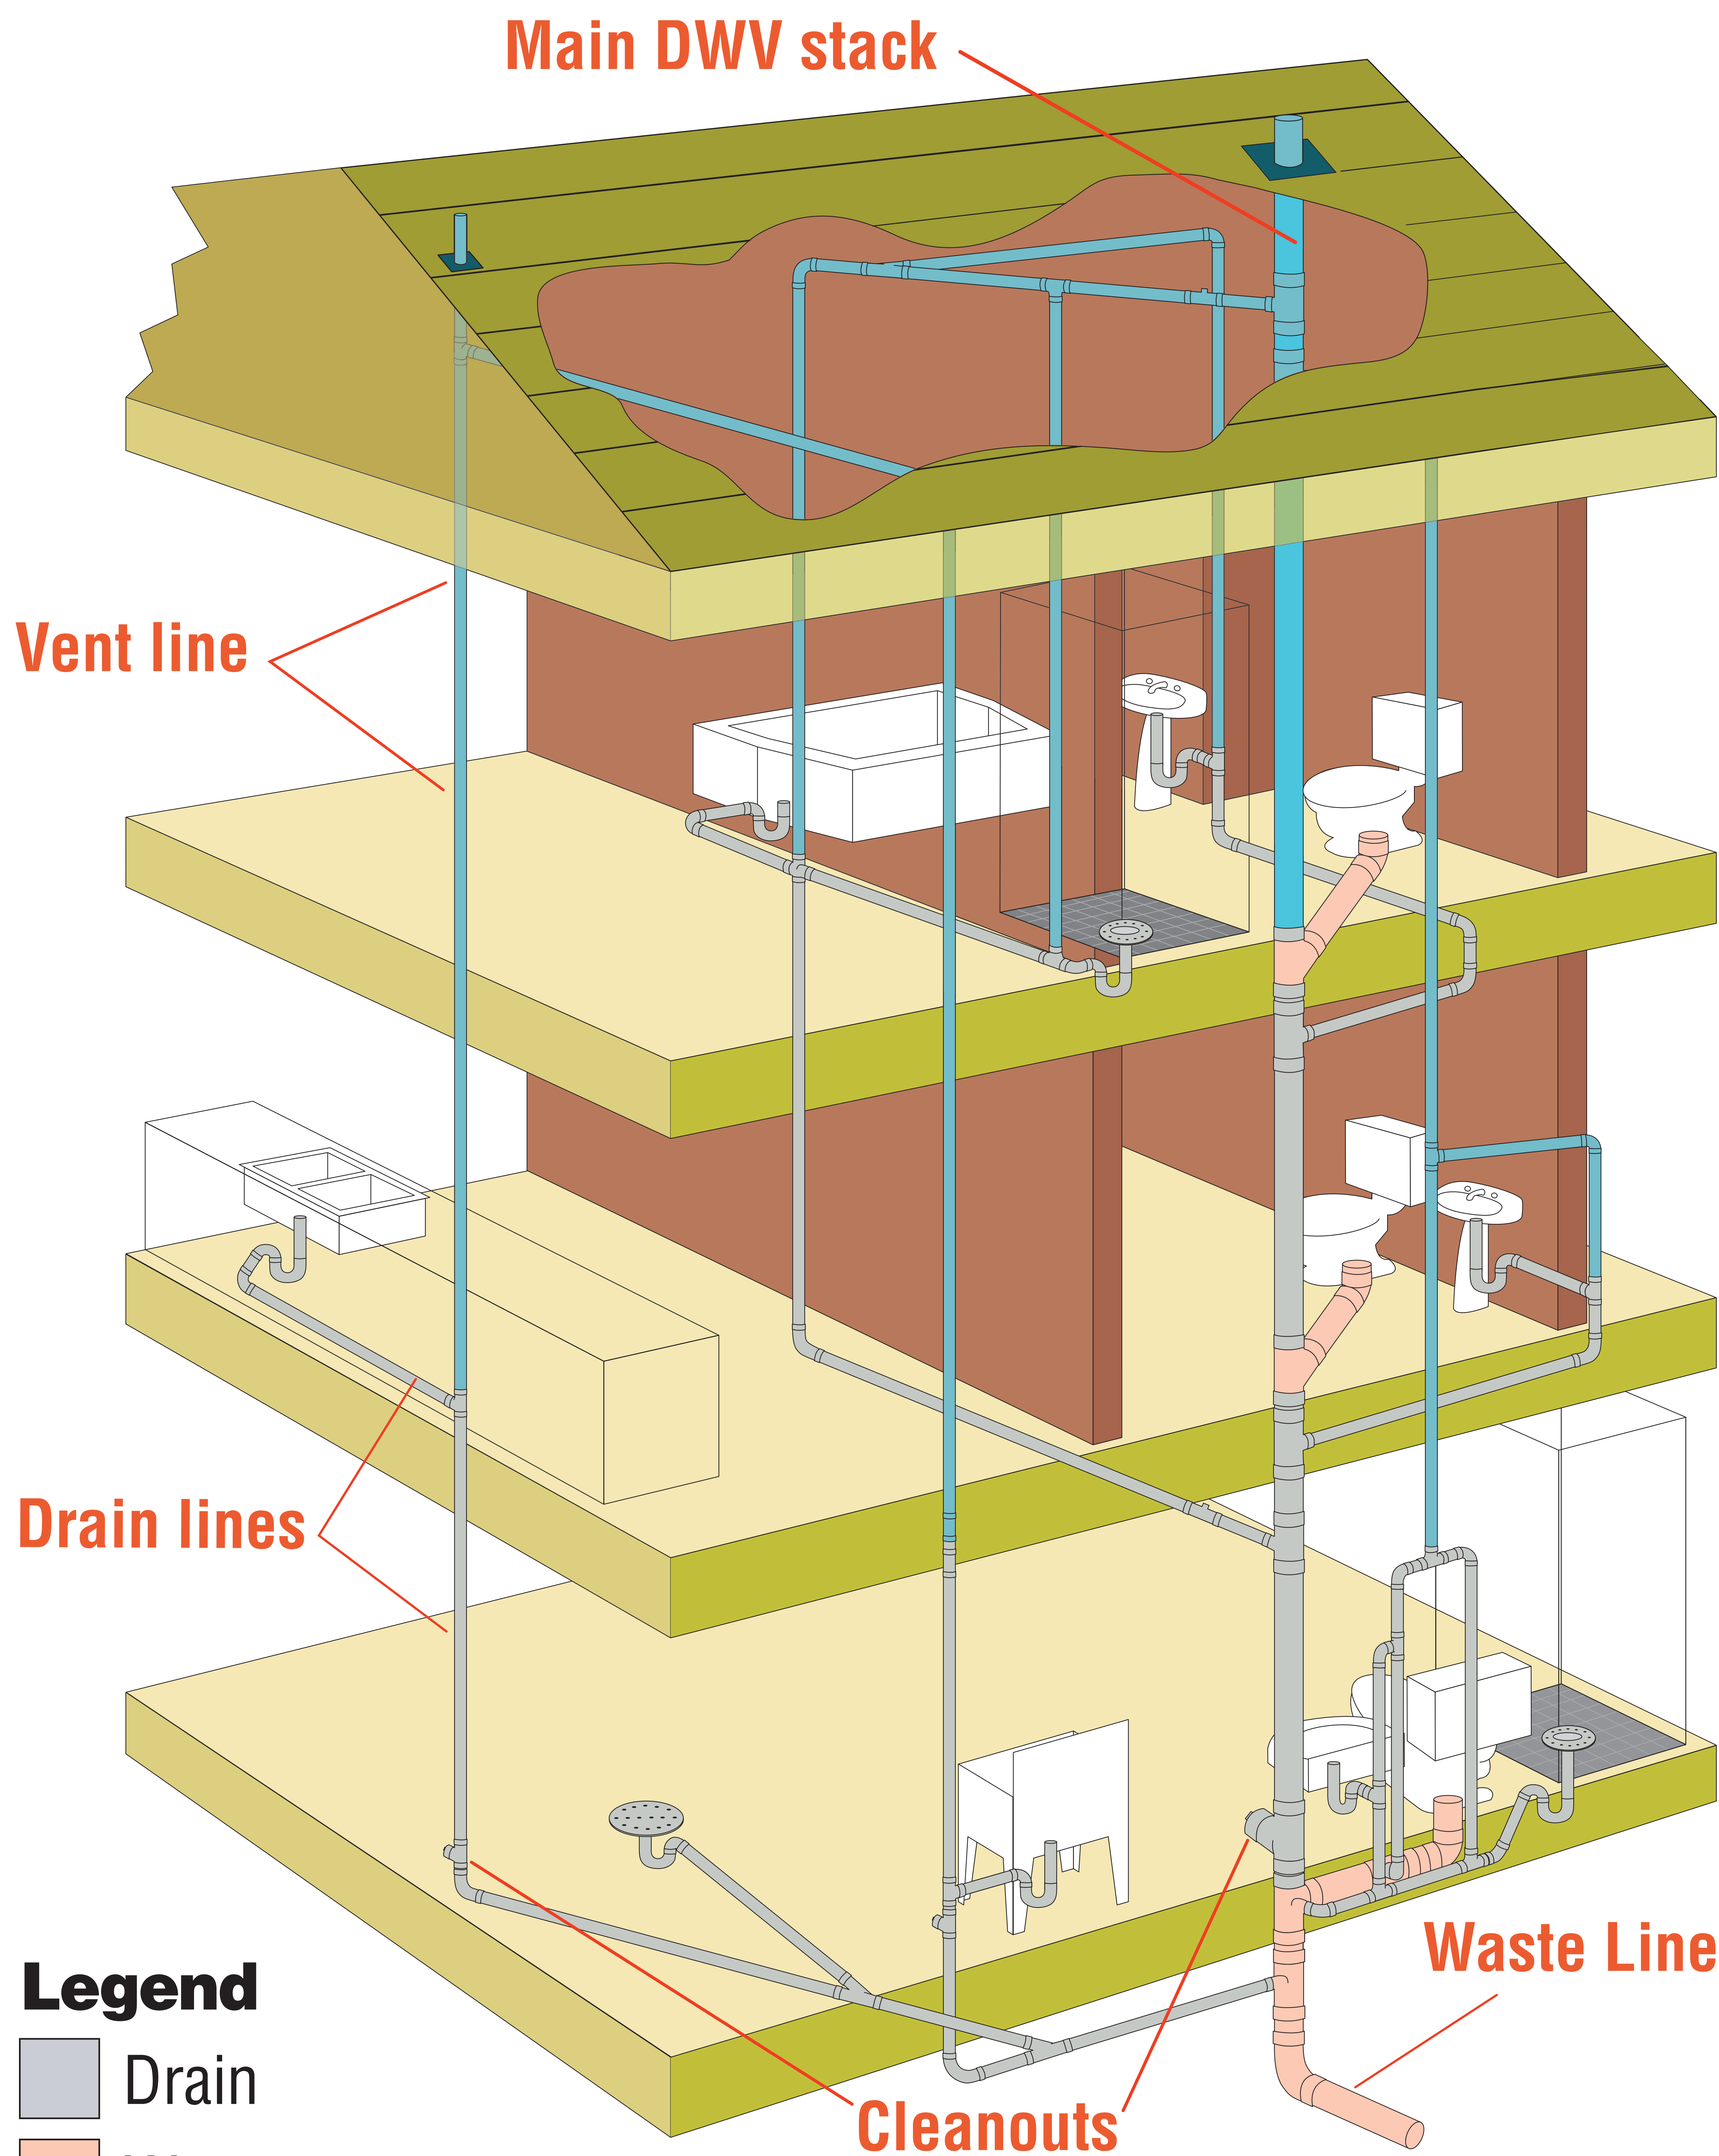

ABS-DWV SYSTEM

Pipe, fittings & fixtures combined to form the **Drain - Waste - Vent System** in your home.

Drain - Used water from sinks, bathtubs, showers and floor drains.

Waste - From toilets.

Vent - Introduces outside air to the system which allows fumes to escape and for drain and waste water to flow. Venting is critical to the performance of the DWV system.

Always refer to local plumbing codes.

ABS-DWV

**IPEX
HOMERITE[®]
products**