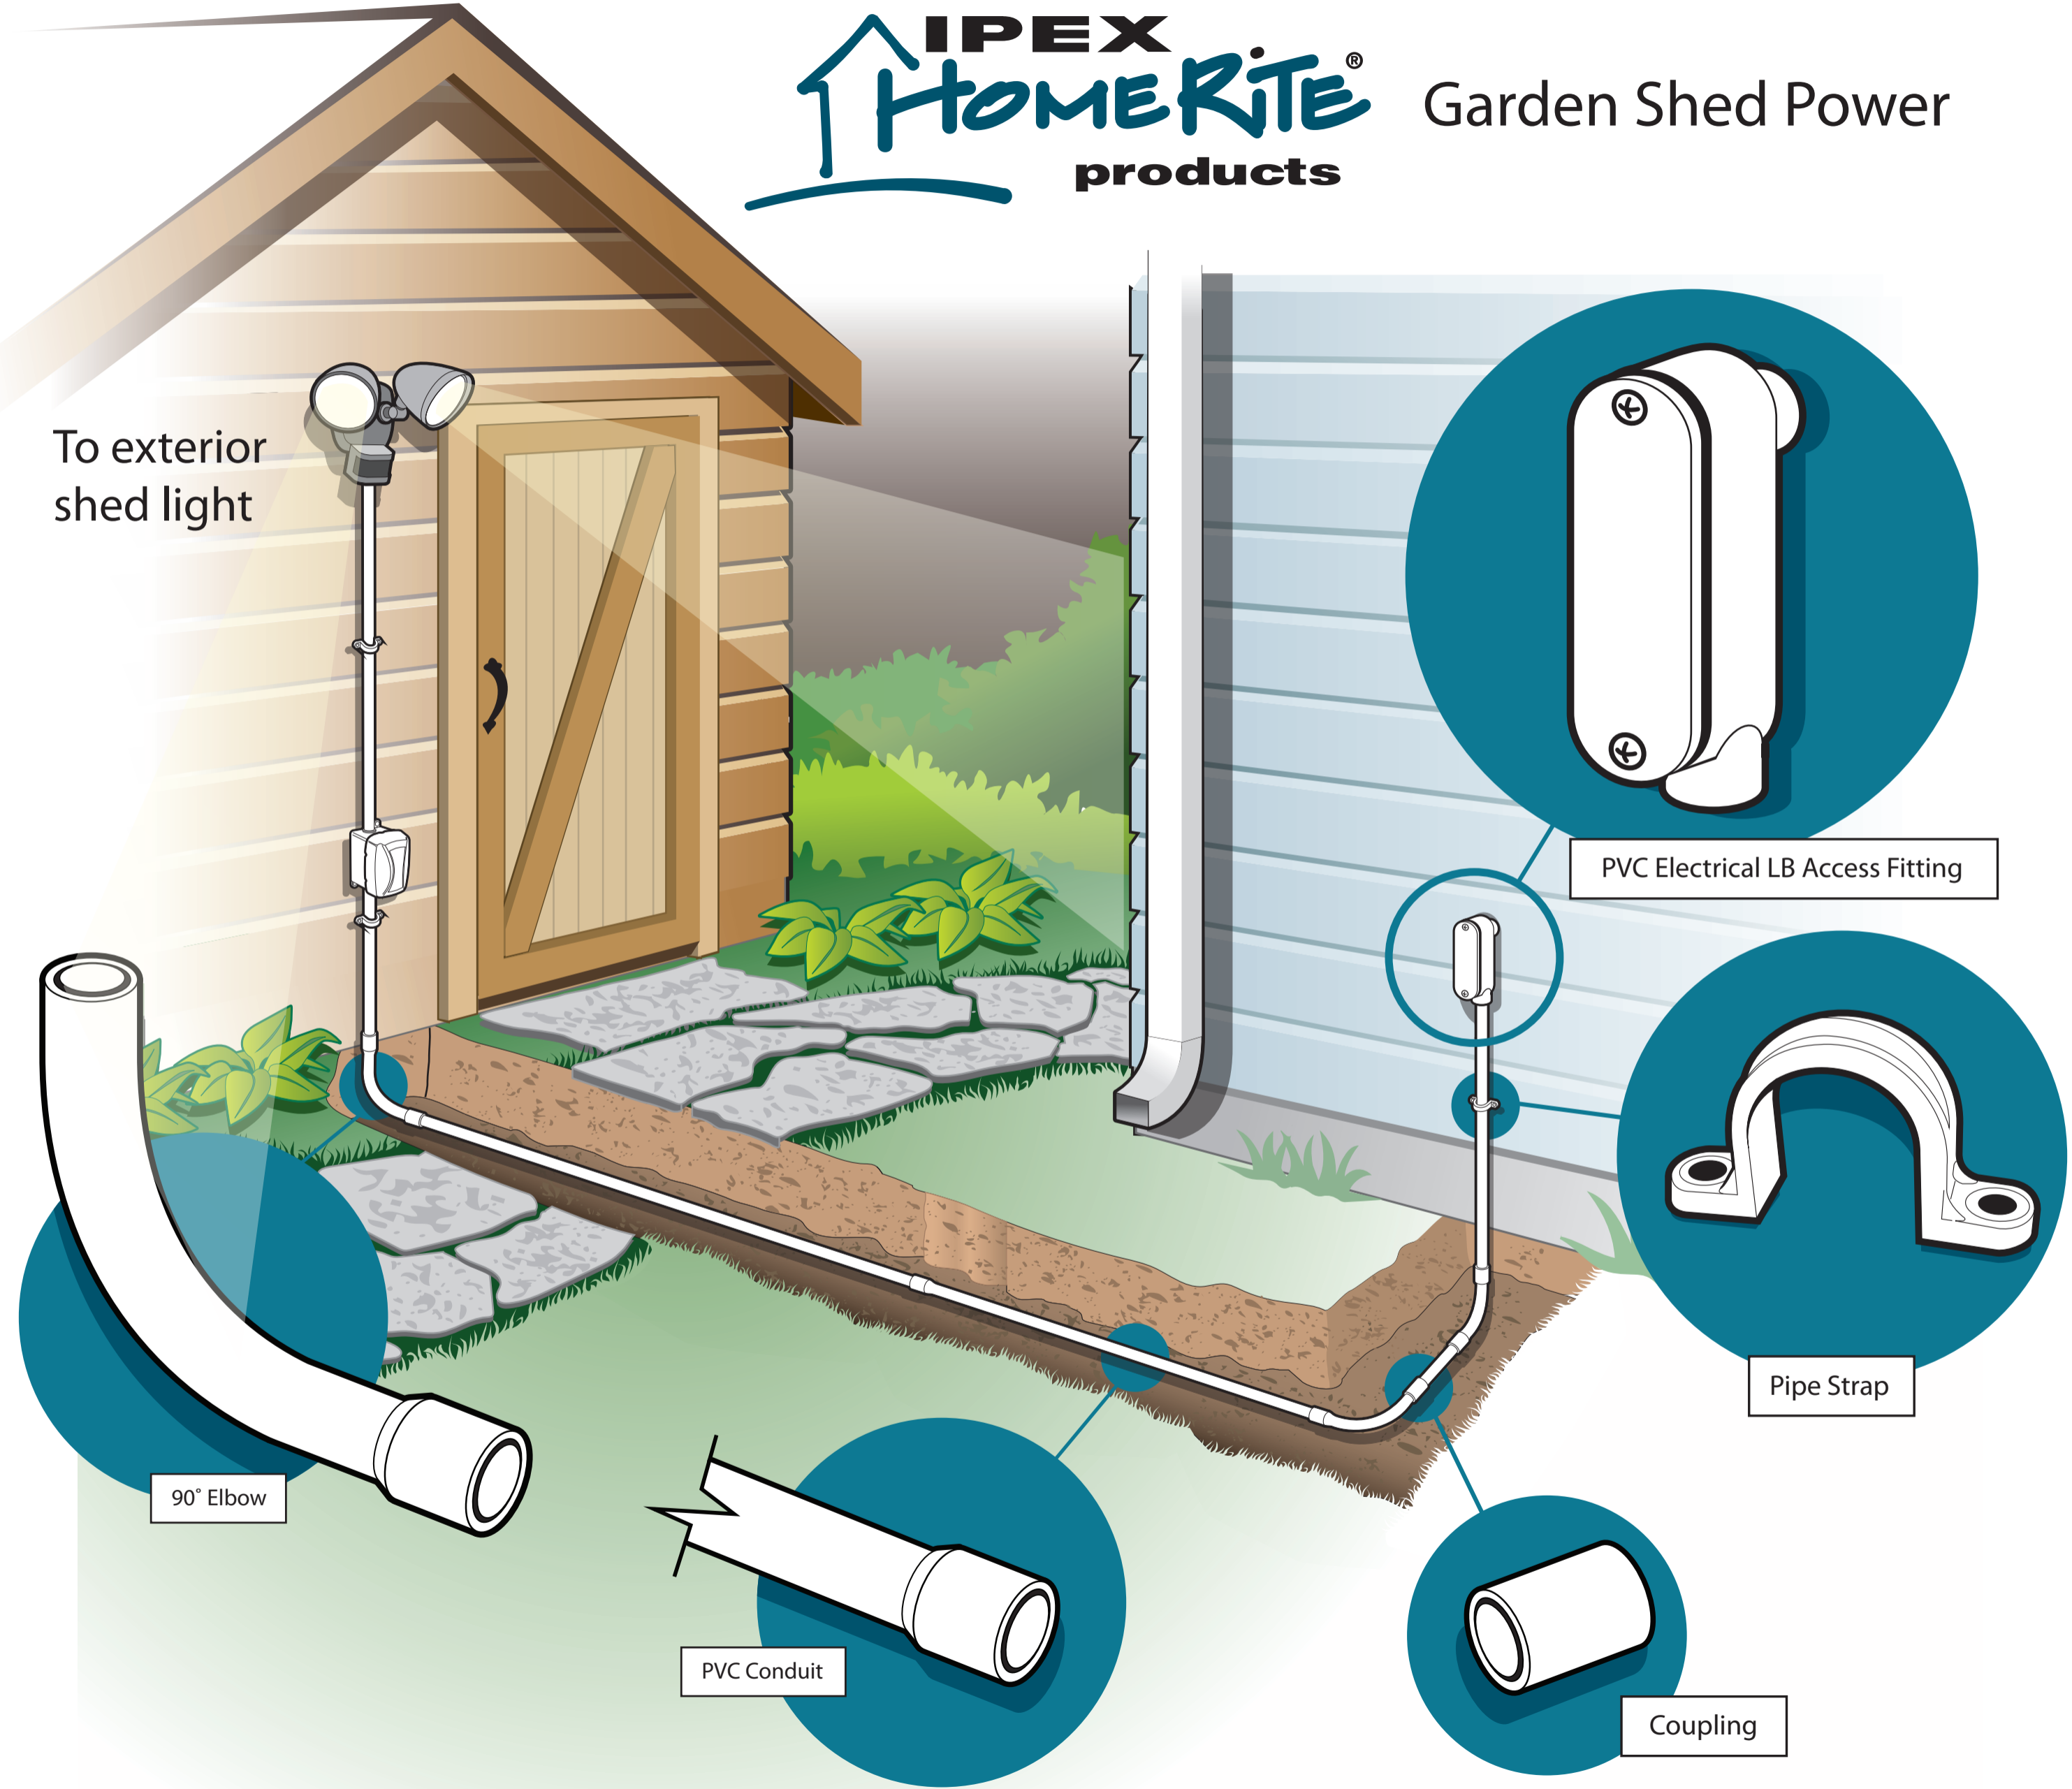

# Garden Shed Power

To exterior shed light

90° Elbow

PVC Conduit

PVC Electrical LB Access Fitting

Pipe Strap

Coupling