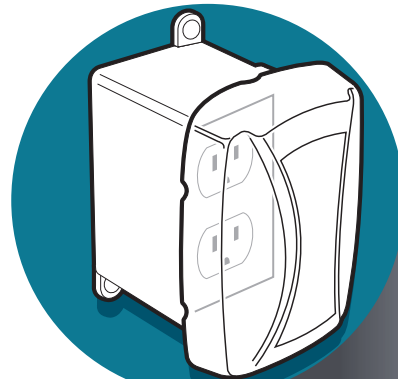

45° Elbow

Pipe Strap

FSE box with While-In Use cover

Toggle ON/OFF Switch

90° Elbow

PVC Conduit

IPEX
HOMERITE®
products
Power For Outdoor Living