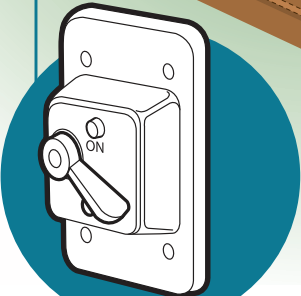

45° Elbow

Pipe Strap

FSE box with While-In Use cover

Toggle ON/OFF Switch

90° Elbow

PVC Conduit

IPEX
HOMERITE®
products
Power For Outdoor Living