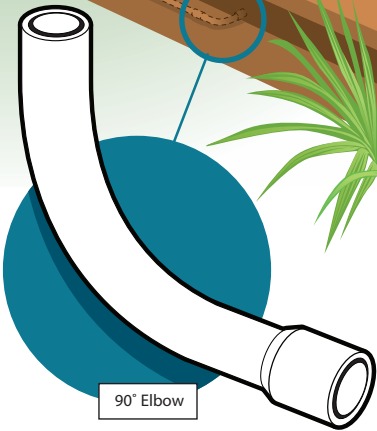

45° Elbow

Pipe Strap

FSE box with While-In Use cover

Toggle ON/OFF Switch

90° Elbow

PVC Conduit

IPEX
HOMERITE®
products
Power For Outdoor Living